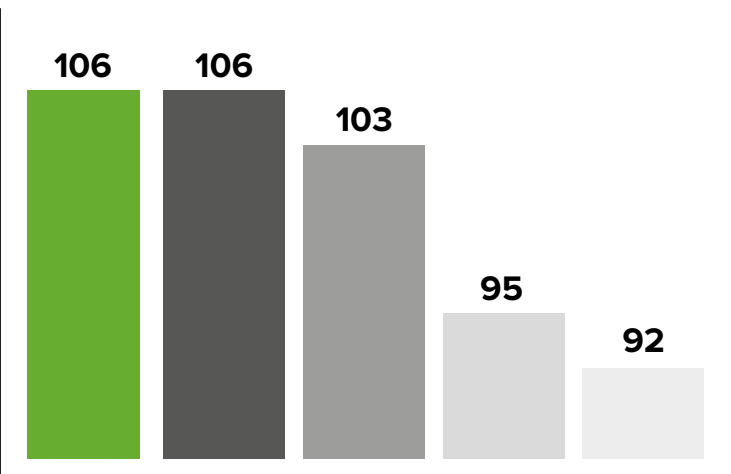

YIELD PERFORMANCE

Legend: Butterfly (Green), Greenway (Black), Karioka (Grey), Daytona (Light Grey), Prophet (White)

The control for yield is the mean of 4 & 5 year varieties (3.81 t/ha). Yield differences of less than 11.4% are not statistically different. Other DL varieties are shown for comparison.

+44 (0) 1223 236808

info@lspb.eu

LS Plant Breeding, North Barn, Manor Farm, Milton Road, Impington, Cambridge, CB24 9NG

Registered No. 5484366 Vat No. GB862317918