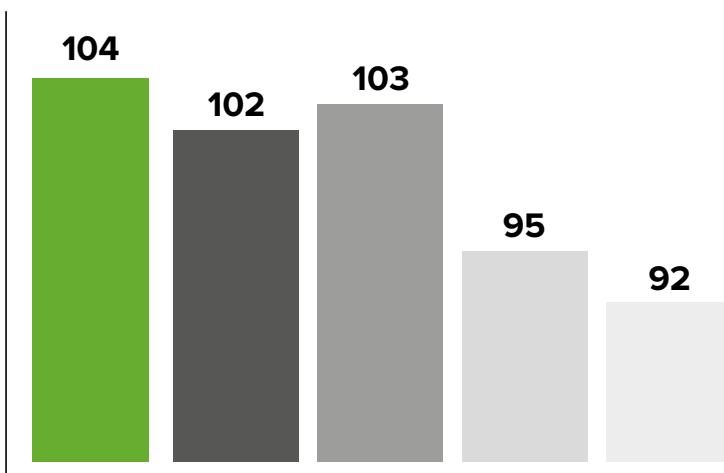

YIELD PERFORMANCE

Legend: Bluetime (Green), Kactus (Black), Karioka (Dark Grey), Daytona (Light Grey), Prophet (White)

The control for yield is the mean of 4 & 5 year varieties (3.81 t/ha). Yield differences of less than 11.4% are not statistically different. Other DL varieties are shown for comparison.

+44 (0) 1223 236808

info@lspb.eu

LS Plant Breeding, North Barn, Manor Farm, Milton Road, Impington, Cambridge, CB24 9NG

Registered No. 5484366 Vat No. GB862317918