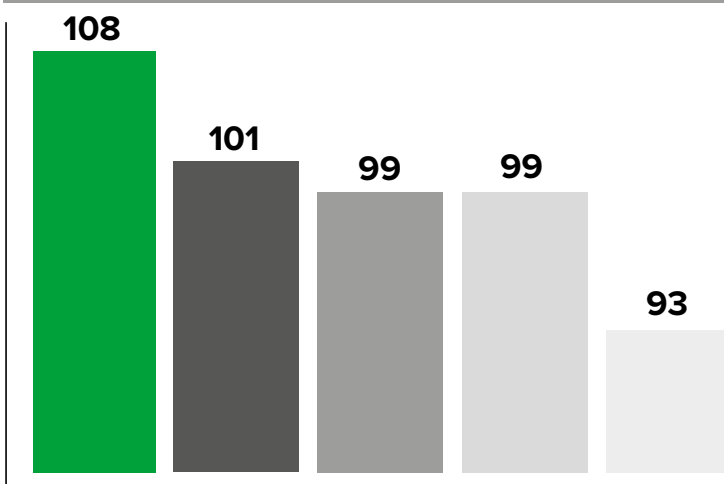

OUTPUT

Yield as % control 108

AGRONOMICS

Earliness of maturity 6

Straw length (cm) 105

Standing ability at harvest 8

SEED CHARACTERISTICS

Thousand seed weight (g) (@15%mc) 559

Protein content 26.8

DISEASE

Resistance to Rust 4

Resistance to Downy mildew 5

Ratings above are 1-9. A high rating indicates that the variety shows the character to a high degree

YIELD PERFORMANCE

Legend: Genius (Green), LG Hawk (Black), Vertigo (Dark Grey), LG Raptor (Light Grey), Fuego (White)

The control for yield is the mean of 4 & 5 year varieties (4.27 t/ha). Yield differences of less than 7.5% are not statistically different. Other DL varieties are shown for comparison.

+44 (0) 1223 236808