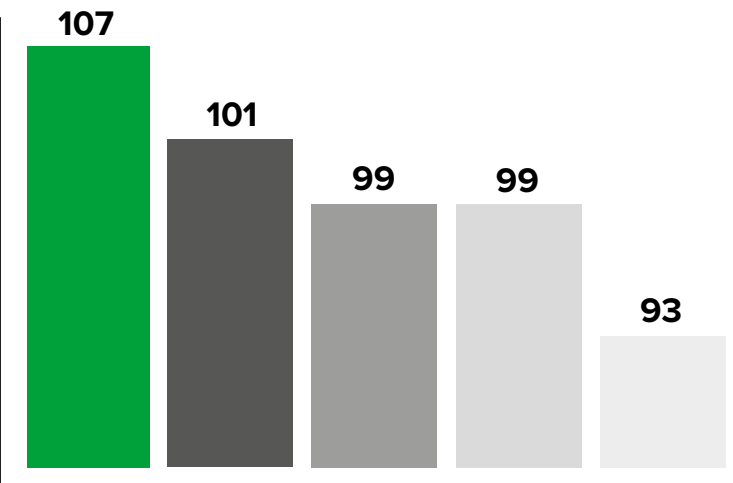

YIELD PERFORMANCE

Legend: Lynx (green), LG Hawk (black), Vertigo (dark grey), LG Raptor (light grey), Fuego (very light grey)

The control for yield is the mean of 4 & 5 year varieties (4.27 t/ha). Yield differences of less than 7.5% are not statistically different. Other DL varieties are shown for comparison.