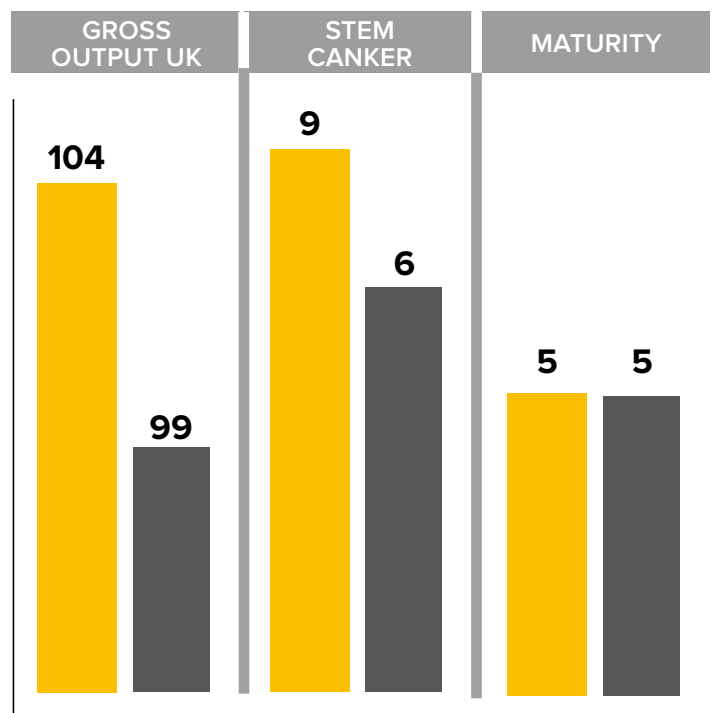

VEGAS

WINTER OILSEED RAPE

Vegas is very high yielding with exceptional RImS Phoma resistance. It has very good Light leaf spot scores, mid-maturity and is very vigorous - particularly in the spring.

SCAN HERE FOR INFO

KEY CHARACTERISTICS

Data Source: AHDB Recommended / Described List for 2024/25 reproduced with full acknowledgement to AHDB.

- Very high yielding
- Exceptional RImS phoma resistance
- Very good light leaf spot resistance

OUTPUT UK

Gross output (yield adjusted for oil content)	104
Oil content	45.4

AGRONOMICS

Resistance to lodging	(8)
Stem stiffness	8
Shortness of stem	6
Earliness of flowering	7
Earliness of maturity	5

DISEASE

Light leaf spot	7
Stem canker	9

Ratings above are 1-9. A high rating indicates that the variety shows the character to a high degree.

Legend: Vegas (Yellow), DK Expansion (Black)

DK Expansion is a control variety on the current RL