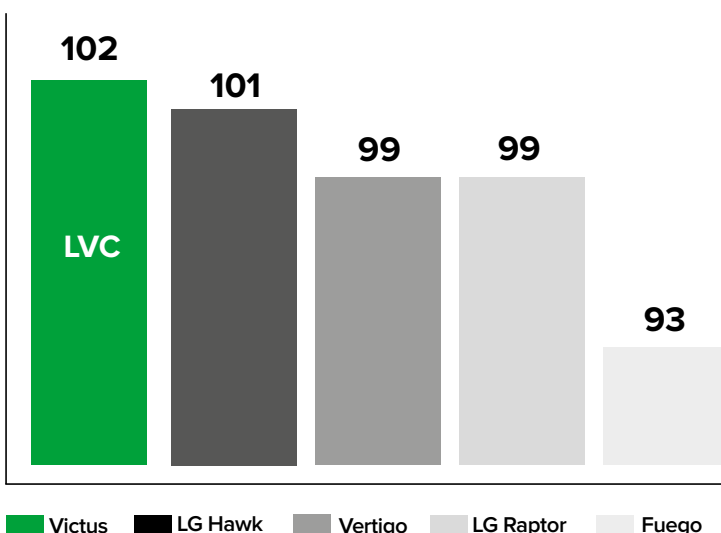

### AGRONOMICS

Earliness of maturity 7

Straw length (cm) 100

Standing ability at harvest 7

### SEED CHARACTERISTICS

Thousand seed weight (g) (@15%mc) 551

Protein content 27.8

### DISEASE

Resistance to Rust 4

Resistance to Downy mildew 5

Ratings above are 1-9. A high rating indicates that the variety shows the character to a high degree

## YIELD PERFORMANCE

The control for yield is the mean of 4 & 5 year varieties (4.27 t/ha). Yield differences of less than 7.5% are not statistically different. Other DL varieties are shown for comparison.