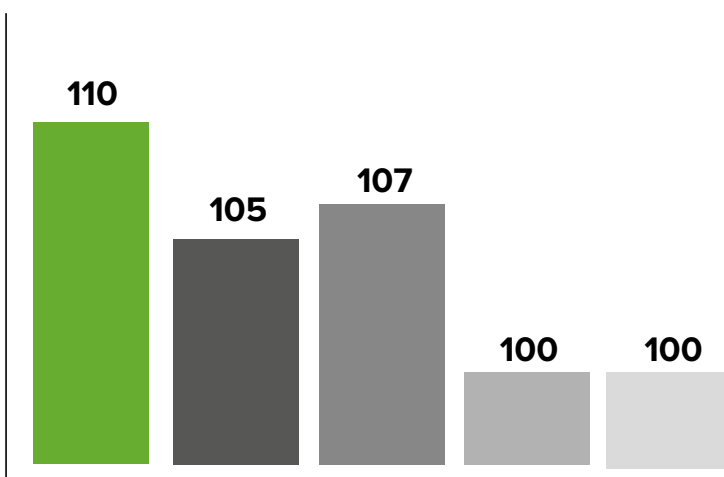

Data Source: PGRO Descriptive List for Combining Peas 2024

- High seed yields on the PGRO DL
- Earliness of maturity
- High standing ability at harvest

OUTPUT

Yield as % control 110

AGRONOMICS

Earliness of maturity 6

Straw length (cm) 77

Standing ability at harvest 7

SEED CHARACTERISTICS

Thousand seed weight (g) (@15%mc) 316

Protein content 22.2

DISEASE

Resistance to Pea wilt R

Resistance to Downy mildew 4

Ratings above are 1-9. A high rating indicates that the variety shows the character to a high degree

YIELD PERFORMANCE

Orchestra Glam Manager LG Ajax Rivoli

The control for yield is the mean of 4 & 5 year varieties (3.81 t/ha). Yield differences of less than 11.4% are not statistically different. Other DL varieties are shown for comparison.