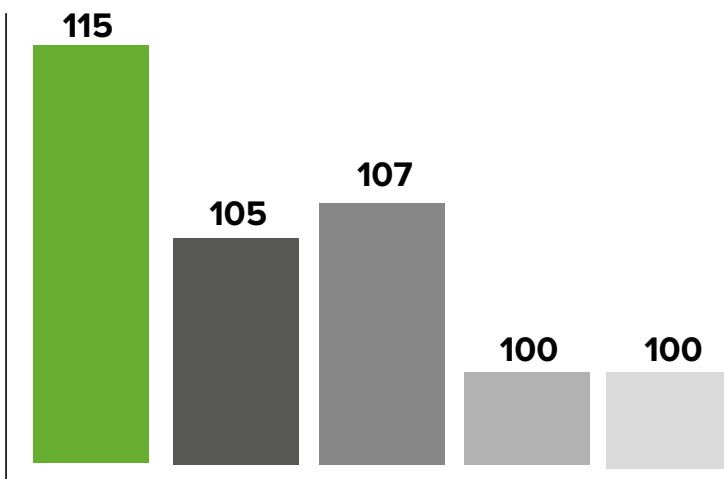

AGRONOMICS

Earliness of maturity 6

Straw length (cm) 77

Standing ability at harvest 7

SEED CHARACTERISTICS

Thousand seed weight (g) (@15%mc) 351

Protein content 21.4

DISEASE

Resistance to Pea wilt R

Resistance to Downy mildew 7

Ratings above are 1-9. A high rating indicates that the variety shows the character to a high degree

YIELD PERFORMANCE

Legend: Concerto (green), Glam (dark grey), Manager (medium grey), LG Ajax (light grey), Rivoli (very light grey)

The control for yield is the mean of 4 & 5 year varieties (3.81 t/ha). Yield differences of less than 11.4% are not statistically different. Other DL varieties are shown for comparison.

+44 (0) 1223 236808