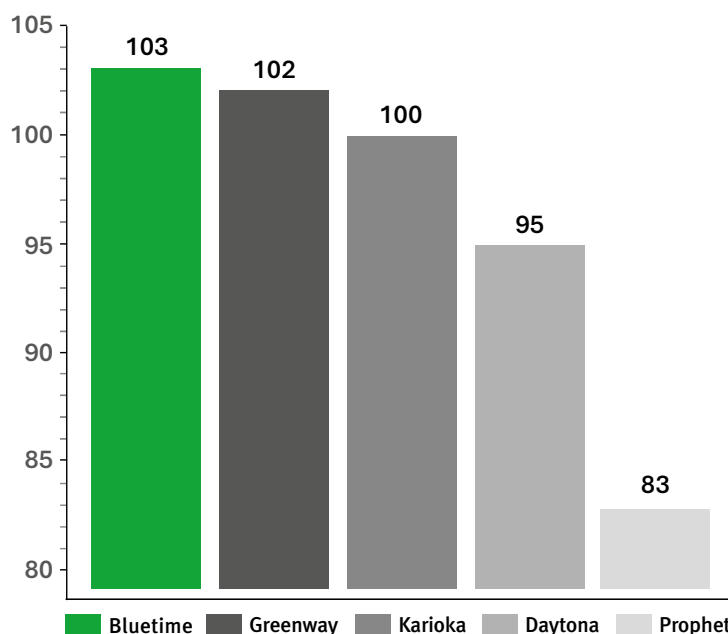

Protein content 21.9

DISEASE

Resistance to Pea wilt R

Resistance to Downy mildew 8

Ratings above are 1-9. A high rating indicates that the variety shows the character to a high degree.

YIELD PERFORMANCE

The control for yield is the mean of 4 and 5 year varieties (3.56 t/ha). Yield differences of less than 12.8% are not statistically different. Other DL varieties are shown for comparison only.