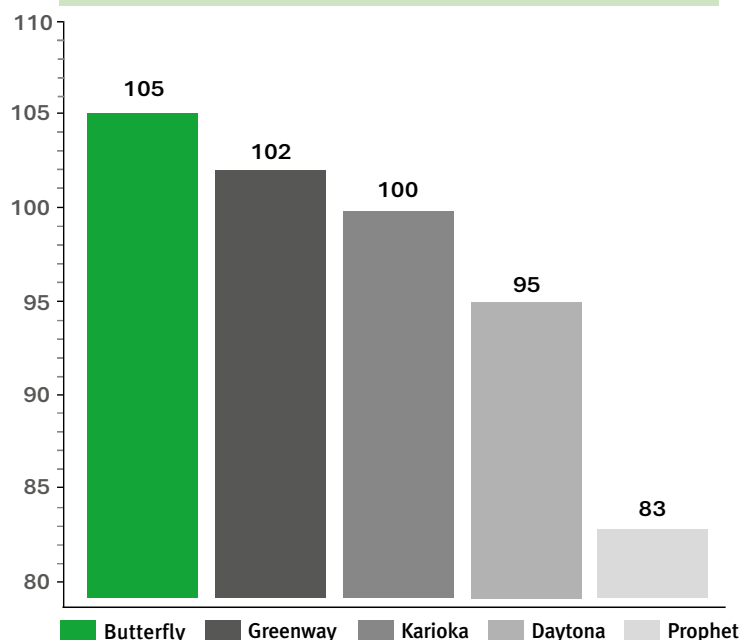

Protein content 21.5

DISEASE

Resistance to Pea wilt R

Resistance to Downy mildew 6

Ratings above are 1-9. A high rating indicates that the variety shows the character to a high degree.

YIELD PERFORMANCE

The control for yield is the mean of 4 & 5 year varieties (3.81 t/ha). Yield differences of less than 11.4% are not statistically different. Other DL varieties are shown for comparison.