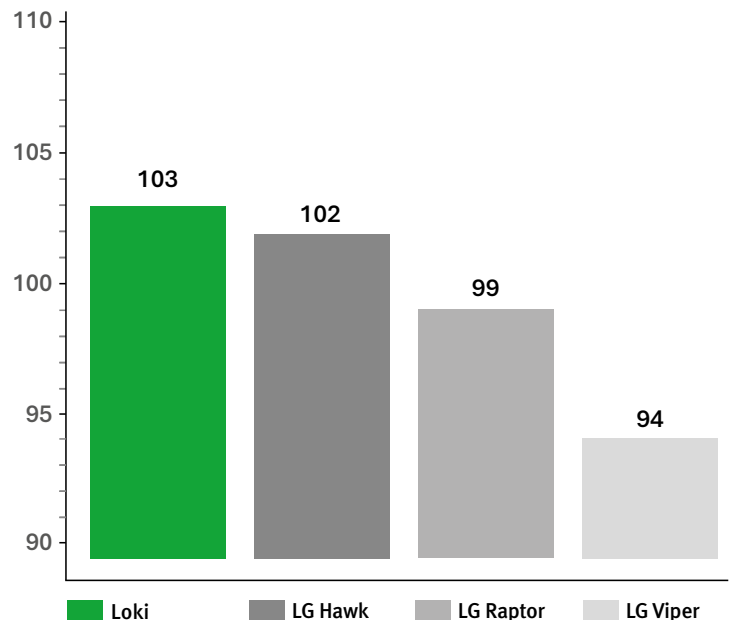

LOKI

SPRING BEAN

Loki is a high-yielding spring bean on the PGRO
Descriptive List for 2025

SCAN HERE
FOR INFO

KEY CHARACTERISTICS

Data Source: PGRO Descriptive List
for Spring Beans 2025

- High seed yields on the PGRO DL
- Good resistance to rust
- Short straw length

OUTPUT

Yield as % control 103

AGRONOMICS

Earliness of maturity 6

Straw length (cm) 97

Standing ability at harvest 8

SEED CHARACTERISTICS

Thousand seed weight (g) (@15%mc) 553

Protein content 25.4

DISEASE

Resistance to Rust 6

Resistance to Downy mildew 5

Ratings above are 1-9. A high rating indicates that the variety shows the character to a high degree.

YIELD PERFORMANCE

The control for yield is the mean of 4 and 5 year varieties (4.25 t/ha).
Yield differences of less than 8.4% are not statistically different.
Other DL varieties are shown for comparison only.

+44 (0) 1223 236808

info@npz-uk.com

NPZ UK Plant Breeding Ltd, North Barn, Manor Farm, Milton Road, Impington, Cambridge, CB24 9NG

Registered No. 5484366 Vat No. GB862317918