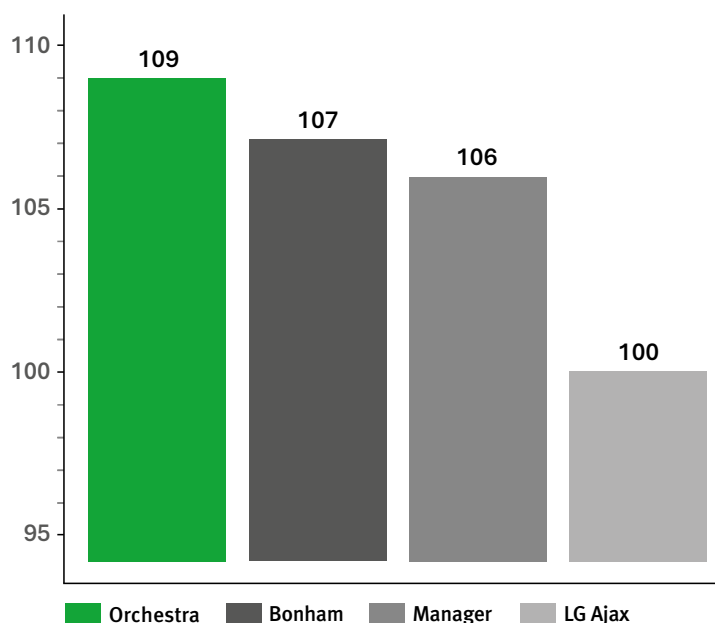

### AGRONOMICS

Earliness of maturity 6

Straw length (cm) 74

Standing ability at harvest 7

### DISEASE

Resistance to Pea wilt R

Resistance to Downy mildew 4

Ratings above are 1-9. A high rating indicates that the variety shows the character to a high degree.

### YIELD PERFORMANCE

The control for yield is the mean of 4 and 5 year varieties (3.56 t/ha).  
Yield differences of less than 12.8% are not statistically different.  
Other DL varieties are shown for comparison only.