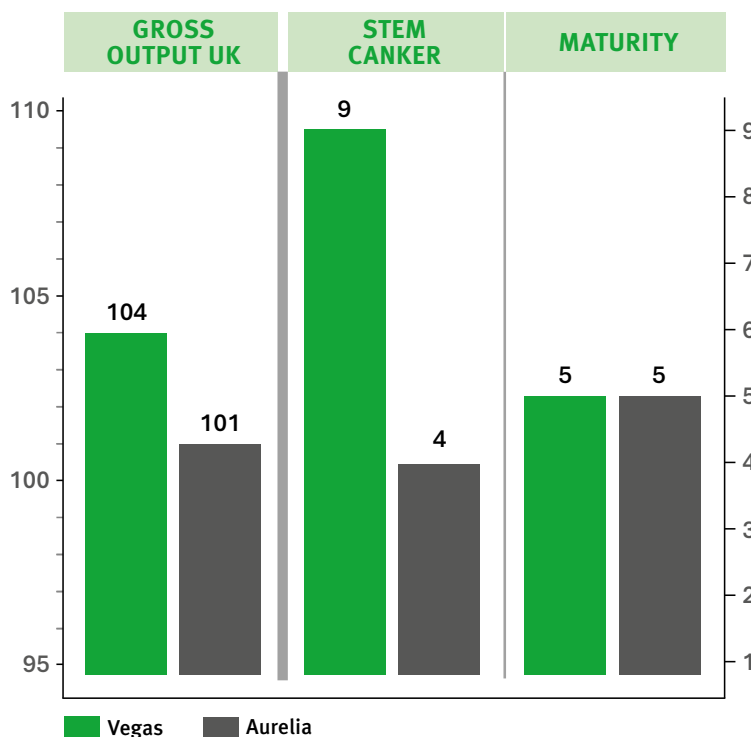

VEGAS

WINTER OILSEED RAPE

Vegas is very high yielding with exceptional RlmS Phoma resistance. It has very good Light leaf spot scores, mid-maturity and is very vigorous - particularly in the spring.

SCAN HERE FOR INFO

OUTPUT

Gross output (yield adjusted for oil content)	104
Oil content	45.5

AGRONOMICS

Resistance to lodging	(8)
Stem stiffness	8
Earliness of flowering	8
Earliness of maturity	5

DISEASE

Light leaf spot	7
Stem canker	9

Ratings above are 1-9. A high rating indicates that the variety shows the character to a high degree.

Aurelia is a control variety on the current RL

+44 (0) 1223 236808

info@npz-uk.com

NPZ UK Plant Breeding Ltd, North Barn, Manor Farm, Milton Road, Impington, Cambridge, CB24 9NG