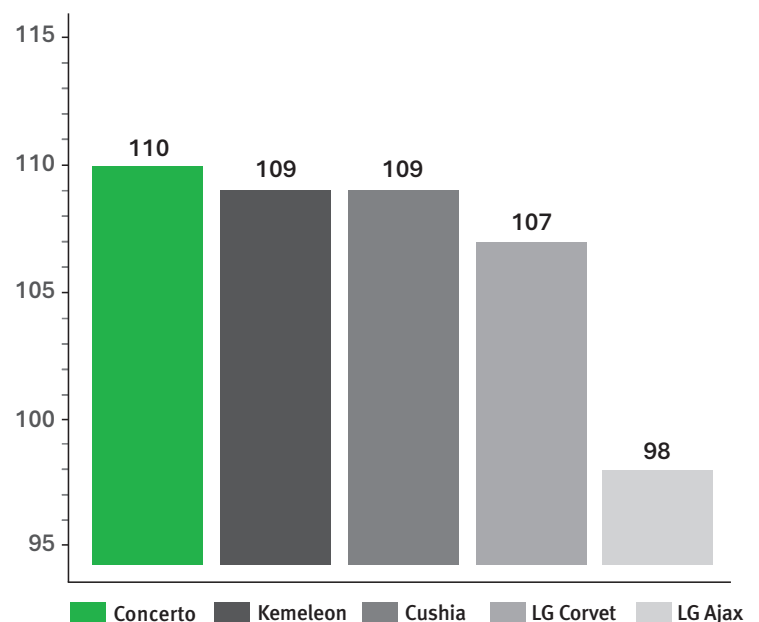

- ◆ High yields on the PGRO DL
- ◆ Earliness of maturity
- ◆ Highest thousand seed weight

OUTPUT

Yield as % control 110

AGRONOMICS

Earliness of maturity 6

Straw length (cm) 78

Standing ability at harvest 7

SEED CHARACTERISTICS

Thousand seed weight (g) (@15%mc) 329

Protein content 22.2

DISEASE

Resistance to Pea wilt R

Resistance to Downy mildew 7

Ratings above are 1-9. A high rating indicates that the variety shows the character to a high degree.

YIELD PERFORMANCE

The control for yield is the mean of four and five year varieties (3.81 t/ha).
Yield differences of less than 11.3% are not statistically different

+44 (0) 1223 236808

info@npz-uk.com

NPZ UK Plant Breeding Ltd, North Barn, Manor Farm, Milton Road, Impington, Cambridge, CB24 9NG