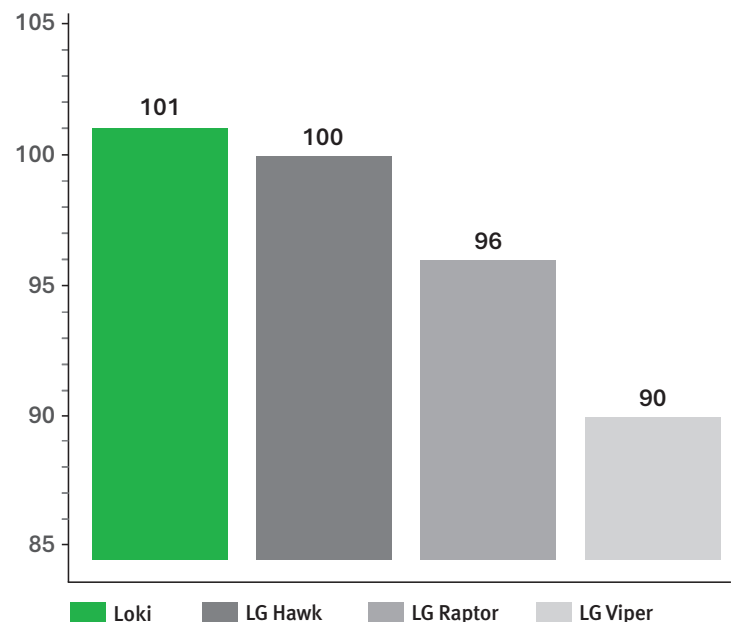

- ◆ High seed yields on the PGRO DL
- ◆ Good resistance to rust

OUTPUT

Yield as % control 101

AGRONOMICS

Earliness of maturity 6

Straw length (cm) 97

Standing ability at harvest 8

SEED CHARACTERISTICS

Thousand seed weight (g) (@15%mc) 531

Protein content 25.4

DISEASE

Resistance to Rust 6

Resistance to Downy mildew 5

Ratings above are 1-9. A high rating indicates that the variety shows the character to a high degree.

YIELD PERFORMANCE

The control for yield is the mean of four and five year varieties (4.21 t/ha)
Yield differences of less than 6.7% are not statistically different.

+44 (0) 1223 236808

info@npz-uk.com

NPZ UK Plant Breeding Ltd, North Barn, Manor Farm, Milton Road, Impington, Cambridge, CB24 9NG